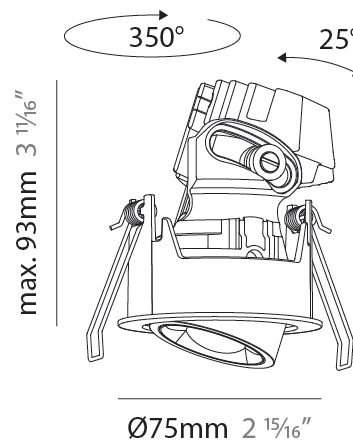

GENERAL

Series: Oiko Pro
Subseries: Oiko Pro Adjustable
Brand: Prolicht
Division: Architectural
Mounting Type: Recessed
Mounting Location: Ceiling
Subcategory: Downlight

PHYSICAL

Shape: Round
Diameter (mm): 75
Diameter (in): 2 15/16
Height (mm): 93
Height (in): 4 1/16
Ceiling Thickness (mm): 1 - 25
Ceiling Thickness (in): 1/16 - 1 3/16
Min. Recessing Depth (mm): 105
Min. Recessing Depth (in): 4 1/2
Light Distribution: Downlight
Weight (kg): 0.248
Diffuser: Lens Pack - Spread Lens / Linear Spread Lens / Honeycomb Louver
Fixture Finish: SSR / BKV / CWI / CRY / HAB / UFT / ITA / RUA / FTG / MYG / LOD / PUS / FRO / FUP / KIA / POP / BLS / SPG / MEY / GOH / GUM / CHC / COM / ABZ / JAG / OBR / MOS / ROR
Fixture Material: Aluminum Die Cast
Cut-out Measurements: D. - 68mm / 2 11/16"

ELECTRICAL

Lamp Type: LED (Zhaga Standard)
Input Wattage (W): 15
Dimming: Tri-Mode (Non-Dimming and Phase Dimming (120Vac only) and 0-10V Dimming)
Driver Included: No
Driver Location: Recessed Housing
Driver Type: Constant Current - Universal
Driver Class: Class 2
Input Voltage (V): 120 - 277
Constant Current (MA): 350

LED

Number of LEDs: 1
Color Temperature (°K): 2700 / 3000 / 3500 / 4000
Max. Delivered Lumen (lm): 1464 / 1556 / 1630 / 1645
Nominal Lumen (lm): 1566 / 1665 / 1743 / 1759
CRI: >90 CRI
Lamp Life (hrs): 50000

OPTICAL

Reflector: 60

RATINGS AND CERTIFICATIONS

Certified By: Certified for North American Standards
IP rating: IP20