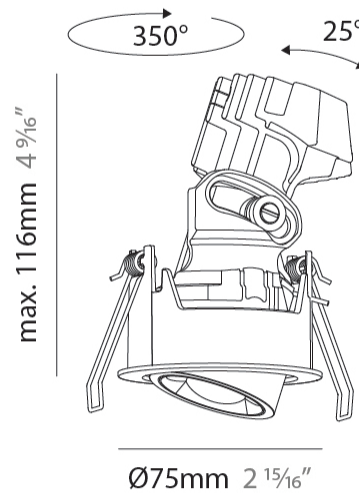

GENERAL

Series: Oiko Pro
 Subseries: Oiko Pro Adjustable
 Brand: Prolicht
 Division: Architectural
 Mounting Type: Recessed
 Mounting Location: Ceiling
 Subcategory: Downlight

PHYSICAL

Shape: Round
 Diameter (mm): 75
 Diameter (in): 2 ¹⁵/₁₆
 Height (mm): 116
 Height (in): 4 ⁹/₁₆
 Ceiling Thickness (mm): 1 - 25
 Ceiling Thickness (in): 1/16 - 1 3/16
 Min. Recessing Depth (mm): 125
 Min. Recessing Depth (in): 4 ¹⁵/₁₆
 Light Distribution: Direct
 Weight (kg): 0.29
 Fixture Finish: SSR / BKV / CWI / CRY / HAB / UFT / ITA / RUA / FTG / MYG / LOD / PUS / FRO / FUP / KIA / POP / BLS / SPG / MEY / GOH / GUM / CHC / COM / ABZ / JAG / OBR / MOS / ROR
 Fixture Material: Aluminum Die Cast
 Cut-out Measurements: D. 68mm / 2 2/3"

OPTICAL

Reflector°: 34
 Adjustability: Rotational 350° / Tilt 25°

RATINGS AND CERTIFICATIONS

Certified By: Certified for North American Standards
 IP rating: IP20

OIKO PRO ADJUSTABLE RECESSED

A35842-

PROJECT _____

GENERAL

Series: Oiko Pro
 Subseries: Oiko Pro Adjustable
 Brand: Prolicht
 Division: Architectural
 Mounting Type: Recessed
 Mounting Location: Ceiling
 Subcategory: Downlight

PHYSICAL

Shape: Round
 Diameter (mm): 75
 Diameter (in): 2 15/16
 Height (mm): 93
 Height (in): 4 1/16
 Ceiling Thickness (mm): 1 - 25
 Ceiling Thickness (in): 1/16 - 1 3/16
 Min. Recessing Depth (mm): 105
 Min. Recessing Depth (in): 4 1/2
 Light Distribution: Downlight
 Weight (kg): 0.248
 Diffuser: Lens Pack - Spread Lens / Linear Spread Lens / Honeycomb Louver
 Fixture Finish: SSR / BKV / CWI / CRY / HAB / UFT / ITA / RUA / FTG / MYG / LOD / PUS / FRO / FUP / KIA / POP / BLS / SPG / MEY / GOH / GUM / CHC / COM / ABZ / JAG / OBR / MOS / ROR
 Fixture Material: Aluminum Die Cast
 Cut-out Measurements: D. - 68mm / 2 11/16"